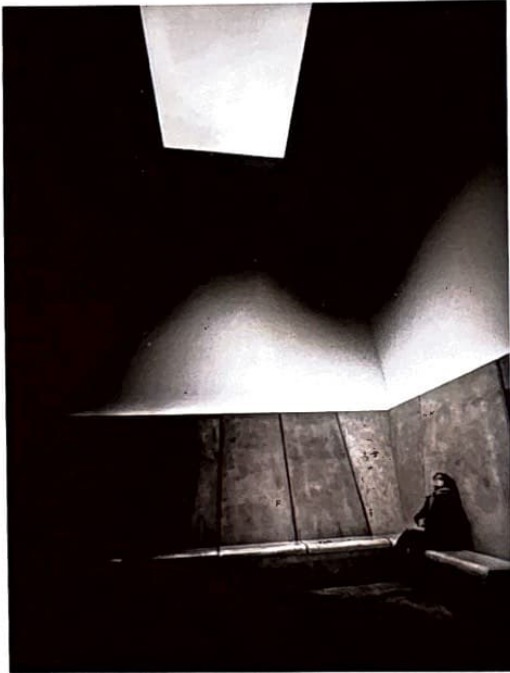

CREATIVE EYE

Light by Anthony Fisher

Concrete Contemplation by Ben Speed LRPS

Richmond Park Pond by Derek Barker

Into the Light by Robert Armstrong

Girl with a Shoulder Bag by Neil Scott FRPS

Controlled Fall by Aggie Kubara

The Seat by David Jordan FRPS